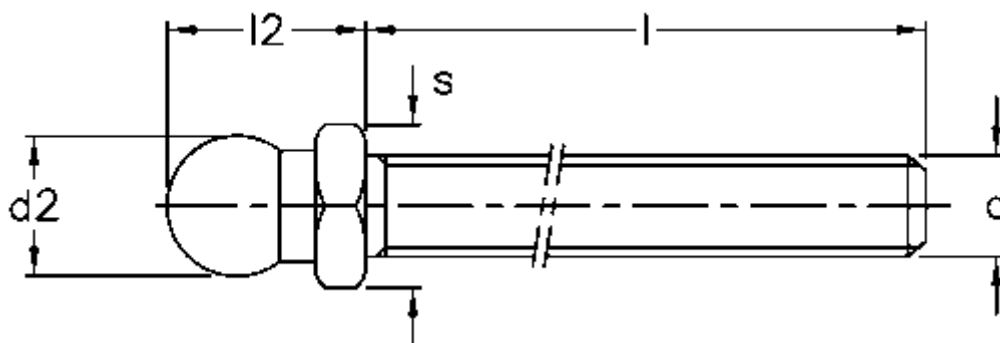

Article number: 2310322331

Description: E+G Threaded stem, SST Stainless steel  
SM-SST-14-M12x98

## Measures

$d = M12$

$d_2 = 13.9$

$l = 98$

$l_2 = 20$

$s = 14$